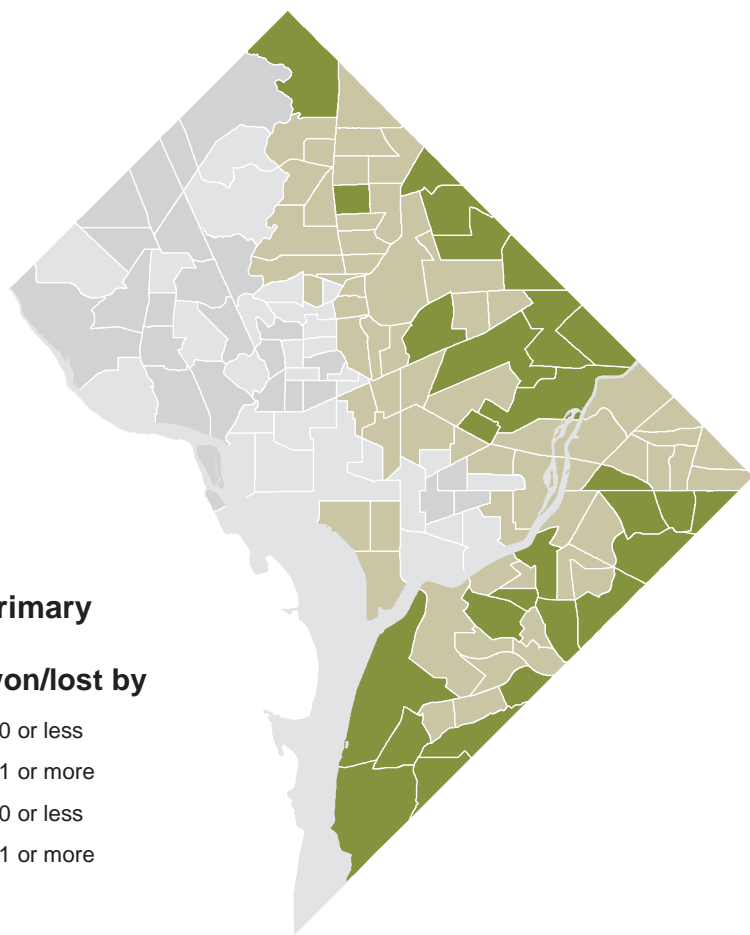

Income group

pct_12

incgrp

- 1- < \$50K
- 2- \$50K to \$100K
- 3- > \$100K

Predominant race - 60%+

Voting age pop

racegrp

- Black
- None
- White

2010 Primary

Gray won/lost by

- 500 or less
- 501 or more
- 500 or less
- 501 or more

New voters

- 500 or less
- More than 500