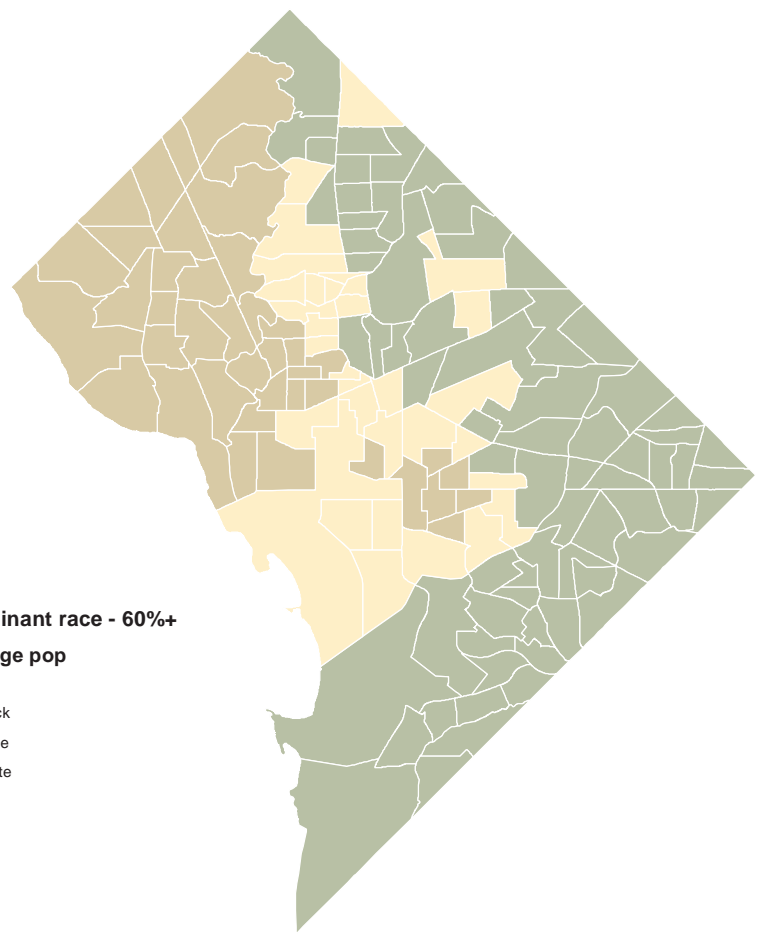

Income group

pct_12

incgrp

- 1- < \$50K
- 2- \$50K to \$100K
- 3- > \$100K

Predominant race - 60%+

Voting age pop

racegrp

- Black
- None
- White

2010 Primary

Gray won/lost by

- 500 or less
- 501 or more
- 500 or less
- 501 or more

New voters

- 500 or less
- More than 500